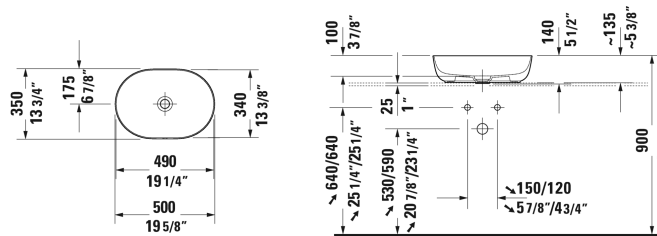

Luv Washbowl # 037950..00 / 037950..00 / 037950..00 / 037950..00

< 19 5/8" Inch >

Washbowl	Dimension	Weight	Order number
ground, without overflow, without faucet deck, ceramic covered slotted waste included, hardware included, 19 5/8" Inch			
<b>Colors</b>			
00 White 21 White/Sand Satin Matte 23 White/Gray Satin Matte 26 White/White Satin Matte			
<b>Variant</b>			
☒ inside color White, outside color White	19 5/8" x 13 3/4" Inch	15.4 lb	037950..00
☒ inside color White, outside color Sand Satin Matte	19 5/8" x 13 3/4" Inch	15.4 lb	037950..00
☒ inside color White, outside color Gray Satin Matte	19 5/8" x 13 3/4" Inch	15.4 lb	037950..00
☒ inside color White, outside color White Satin Matte	19 5/8" x 13 3/4" Inch	15.4 lb	037950..00
<b>Infobox</b>			
Made of DuraCeram, * When using this siphon please observe outlet height from upper surface of finished floor to center of outlet in accordance with the technical specification sheet			
Sanitary ceramics with the special WonderGliss surface finish will remain clean and attractive-looking for a long time to come. When ordering WonderGliss please add a "1" as eleventh digit to the model number.			
Design Siphon		3.3 lb	005036
<b>Suitable products</b>			
Vanity unit for console floorstanding 2 pull-out compartments, 68 1/4" x 22 1/2" Inch	68 1/4" x 22 1/2" Inch		LU9562 B
Vanity unit for console floorstanding 1 pull-out compartment, 25 1/4" x 17 3/4" Inch	25 1/4" x 17 3/4" Inch		LU9560
Vanity unit for console floorstanding 1 drawer, 1 pull-out compartment, upper drawer including cut-out for siphon and siphon cover, 25 1/4" x 17 3/4" Inch	25 1/4" x 17 3/4" Inch		LU9565
Vanity unit for console floorstanding 1 pull-out compartment, 52 5/8" x 22 1/2" Inch	52 5/8" x 22 1/2" Inch		LU9561